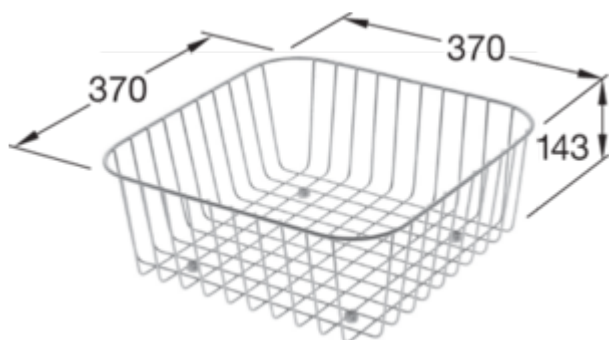

ACCESSORIES, ACCESSORIES FOR SINKS, KITCHEN ACCESSORIES, KITCHEN SINK ACCESSORIES ACCESSORIES

PRODUCT INFORMATION

. POSITION

Model	984900
Weight	0,7 kg
Description	Salad basket

COLOURS

stainless steel	984900K1	4022693574718
-----------------	----------	---------------