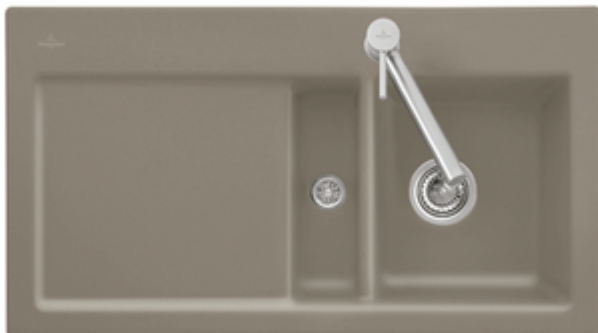

# SINK, FLUSH-FIT SINKS, CERAMIC SINKS, FLUSH-FITTING SINKS SUBWAY FLAT

### . POSITION

Model	67731F
Width	880 mm
Depth	475 mm
Weight	22,8 kg
Description	Sink basin left inclusive Waste system, Round basket strainer basin left The sink is not reversible For flush-fit installation in natural stone or artificial stone countertops Minimum width of undersink cabinet: 50 cm Bowl left - 3 prescored holes for fittings Flush-mounted sink Minimum thickness of the countertop when placed with a dishwasher: at least 4 cm