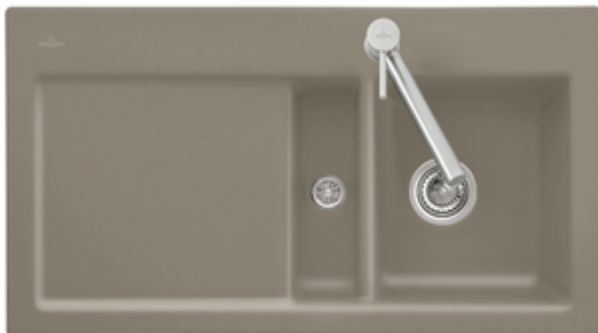

SINK, BUILT-IN SINKS, CERAMIC SINKS SUBWAY

PRODUCT INFORMATION

. POSITION

Model	677300
Width	915 mm
Depth	510 mm
Weight	21,283 kg
Description	Sink basin left basin left The sink is not reversible For surface-mounted installation Required size of worktop : 88 x 48 cm Minimum width of undersink cabinet: 50 cm Built-in sink

COLOURS

Stone White CeramicPlus	677300RW	4051202947439
Graphite CeramicPlus	677300i4	4022693910899
La Rose CeramicPlus	677300KW	4047289850090
Fossil CeramicPlus	677300KD	4022693910950
Snow White CeramicPlus	677300KG	4051202300364
Crema CeramicPlus	677300KR	4047289527213
White Alpin CeramicPlus	677300R1	4022693910820
White Pearl CeramicPlus	677300KT	4047289674832
Almond CeramicPlus	677300AM	4062373749937
Ivory CeramicPlus	677300FU	4051202016685
Chromit CeramicPlus	677300J0	4022693910912
Ebony CeramicPlus	677300S5	4022693910837
Stone CeramicPlus	677300SL	4051202721848
Steam CeramicPlus	677300SM	4051202721831
Timber CeramicPlus	677300TR	4051202189440