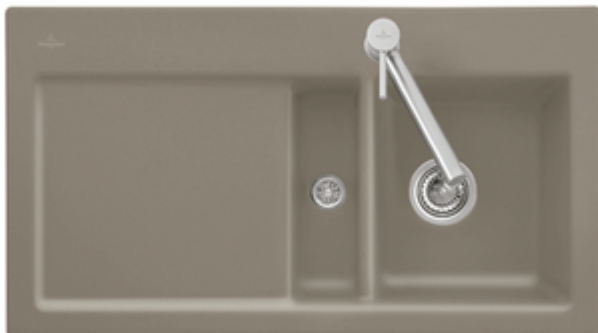

SINK, FLUSH-FIT SINKS, CERAMIC SINKS, FLUSH-FITTING SINKS SUBWAY FLAT

PRODUCT INFORMATION

. POSITION

Model	67131F
Width	880 mm
Depth	475 mm
Weight	23,83 kg
Description	Sink basin right inclusive Waste system, Round basket strainer basin right The sink is not reversible For flush-fit installation in natural stone or artificial stone countertops Minimum width of undersink cabinet: 50 cm Bowl right - 4 prescored holes for fittings Flush-mounted sink Minimum thickness of the countertop when placed with a dishwasher: at least 4 cm