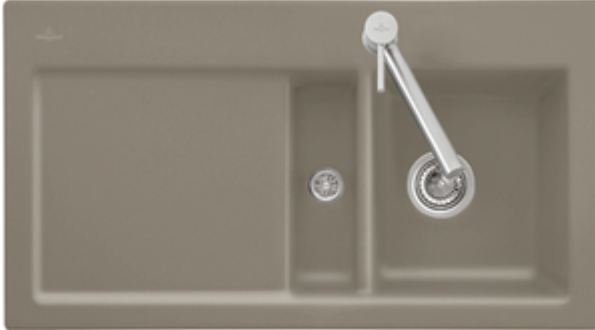

SINK, BUILT-IN SINKS, CERAMIC SINKS SUBWAY

PRODUCT INFORMATION

. POSITION

Model	671302
Width	915 mm
Depth	510 mm
Weight	22,65 kg
Description	Sink basin right inclusive Waste system, Round pop-up basin right The sink is not reversible For surface-mounted installation Required size of worktop : 88 x 48 cm Minimum width of undersink cabinet: 50 cm Bowl right - 4 prescored holes for fittings Built-in sink

COLOURS

Fossil CeramicPlus	671302KD	4022693873149
Snow White CeramicPlus	671302KG	4051202300821
Crema CeramicPlus	671302KR	4047289527978
White Pearl CeramicPlus	671302KT	4047289674917
Almond CeramicPlus	671302AM	4062373750247
Ivory CeramicPlus	671302FU	4051202019693
La Rose CeramicPlus	671302KW	4047289850335
White Alpin CeramicPlus	671302R1	4022693873187
Ebony CeramicPlus	671302S5	4022693873217
Timber CeramicPlus	671302TR	4051202205935
Chromit CeramicPlus	671302J0	4022693873088
Stone White CeramicPlus	671302RW	4051202946746
Stone CeramicPlus	671302SL	4051202587765
Steam CeramicPlus	671302SM	4051202586393
Graphite CeramicPlus	671302i4	4022693873064