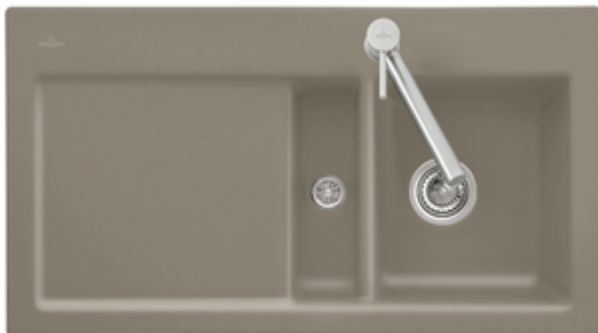

SINK, BUILT-IN SINKS, CERAMIC SINKS SUBWAY

PRODUCT INFORMATION

. POSITION

Model	671301
Width	915 mm
Depth	510 mm
Weight	22,65 kg
Description	Sink basin right inclusive Waste system, Round basket strainer basin right The sink is not reversible For surface-mounted installation Required size of worktop : 88 x 48 cm Minimum width of undersink cabinet: 50 cm Bowl right - 4 prescored holes for fittings Built-in sink

COLOURS

Chromit CeramicPlus	671301J0	4022693872791
Fossil CeramicPlus	671301KD	4022693872852
Snow White CeramicPlus	671301KG	4051202300838
Crema CeramicPlus	671301KR	4047289527961
White Pearl CeramicPlus	671301KT	4047289674894
La Rose CeramicPlus	671301KW	4047289850328
White Alpin CeramicPlus	671301R1	4022693872890
Stone White CeramicPlus	671301RW	4051202946739
Ebony CeramicPlus	671301S5	4022693872920
Stone CeramicPlus	671301SL	4051202587758
Steam CeramicPlus	671301SM	4051202586386
Timber CeramicPlus	671301TR	4051202205928
Almond CeramicPlus	671301AM	4062373750254
Ivory CeramicPlus	671301FU	4051202019679
Graphite CeramicPlus	671301i4	4022693872777