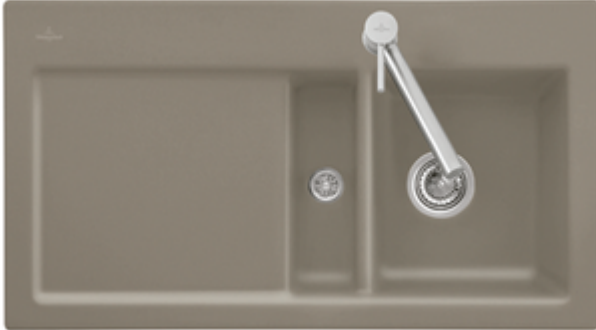

SINK, BUILT-IN SINKS, CERAMIC SINKS SUBWAY

PRODUCT INFORMATION

. POSITION

Model	671300
Width	915 mm
Depth	510 mm
Weight	21,65 kg
Description	Sink basin right basin right The sink is not reversible For surface-mounted installation Required size of worktop : 88 x 48 cm Minimum width of undersink cabinet: 50 cm Built-in sink

COLOURS

La Rose CeramicPlus	671300KW	4047289850076
White Alpin CeramicPlus	671300R1	4022693871985
Stone White CeramicPlus	671300RW	4051202946722
Graphite CeramicPlus	671300i4	4022693871817
Chromit CeramicPlus	671300J0	4022693871831
Ebony CeramicPlus	671300S5	4022693872012
Stone CeramicPlus	671300SL	4051202587741
Fossil CeramicPlus	671300KD	4022693871923
Snow White CeramicPlus	671300KG	4051202300845
Almond CeramicPlus	671300AM	4062373750261
Ivory CeramicPlus	671300FU	4051202016647
Crema CeramicPlus	671300KR	4047289526759
White Pearl CeramicPlus	671300KT	4047289674559
Steam CeramicPlus	671300SM	4051202586379
Timber CeramicPlus	671300TR	4051202189433