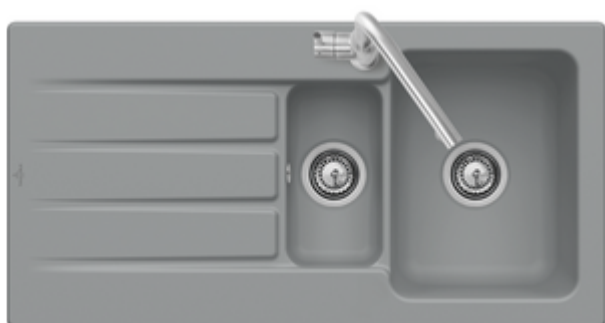

SINK, BUILT-IN SINKS, CERAMIC SINKS ARCHITECTURA

PRODUCT INFORMATION

. POSITION

Model	336501
Width	1000 mm
Depth	510 mm
Weight	27 kg
Description	Sink inclusive Waste system, Round basket strainer The sink is reversible For surface-mounted installation Required size of worktop : 97 x 48 cm Minimum width of undersink cabinet: 60 cm 2 prescored holes for fittings Built-in sink 2 basins, closable Steamer container 1/3 compatible with salad basket

COLOURS

Almond CeramicPlus	336501AM	4062373750469
Ivory CeramicPlus	336501FU	4051202727062
Graphite CeramicPlus	336501i4	4051202727086
Chromit CeramicPlus	336501J0	4051202727079
Fossil CeramicPlus	336501KD	4051202727093
Snow White CeramicPlus	336501KG	4051202727109
Crema CeramicPlus	336501KR	4051202727116
White Alpin CeramicPlus	336501R1	4051202727123
Stone White CeramicPlus	336501RW	4051202946418
Ebony CeramicPlus	336501S5	4051202727147
Stone CeramicPlus	336501SL	4051202797867
Steam CeramicPlus	336501SM	4051202797874
Timber CeramicPlus	336501TR	4051202727154