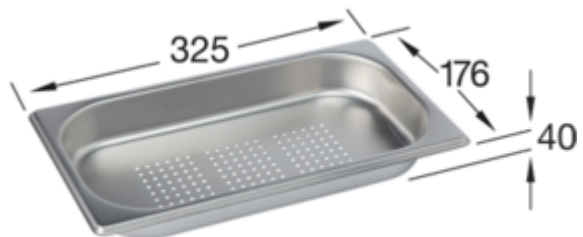

ACCESSORIES, KITCHEN ACCESSORIES, KITCHEN SINK ACCESSORIES ACCESSORIES

PRODUCT INFORMATION

. POSITION

Model	829906
Weight	0,6 kg
Description	Steamer container 1/3

COLOURS

stainless steel	829906K1	4051202755775
--------------------	----------	---------------