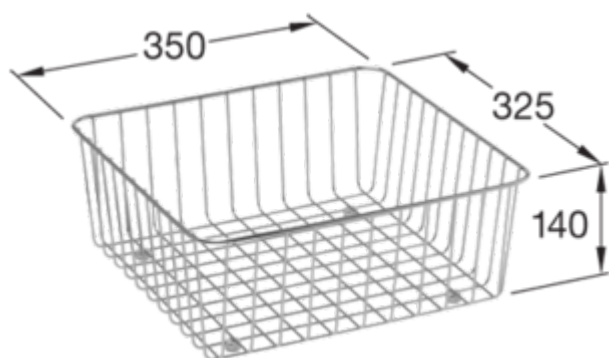

PRODUCT INFORMATION

. POSITION

Model	8K0610
Weight	1,5 kg
Description	Accessory set comprising: : a universal cutting board made of beech, a stainless steel salad basket

COLOURS

8K061000 4022693870575