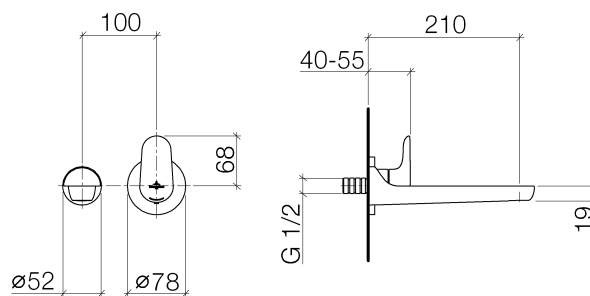

Product specifications

- **210 mm projection**
- fixed spout
- circular, air-enriched flow
- hole diameter spout 40 mm
- hole diameter single-lever mixer 60 mm
- max. flow 5.7 l/min
- rosette for single-lever mixer \varnothing 78mm
- lead-free

Mixer can be placed above, to the left or to the right of the spout.

Surfaces

- chrome 36812905-00

Accessories required

- Concealed wall-mounted single-lever mixer mixer on right; 35 806 970
- Concealed wall-mounted single-lever mixer mixer on left; 35 807 970
- Concealed wall-mounted single-lever mixer mixer at top; 35 808 970
- Concealed wall-mounted single-lever mixer mixer on right; 35 816 970
- Drybox Wall-mounted single-lever basin mixer Mixer on right/left/or above; 39 806 970

Exploded assembly drawing

Bath & Spa

L´Aura Wall-mounted single-lever basin mixer without pop-up waste

Article number: 36812905

Order quantity

No.	Article number	Name	Installation quantity
------------	-----------------------	-------------	------------------------------

Flow rate chart