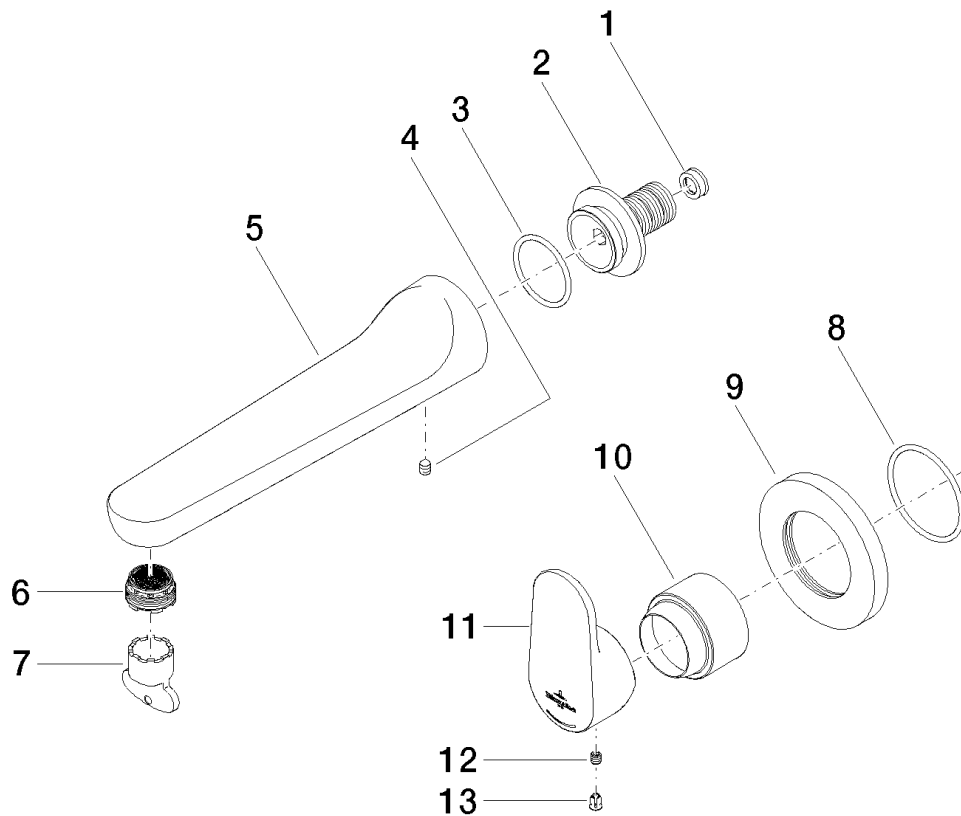

Product specifications

- **210 mm projection**
- fixed spout
- circular, air-enriched flow
- hole diameter spout 40 mm
- hole diameter single-lever mixer 60 mm
- max. flow 5.7 l/min
- rosette for single-lever mixer \varnothing 78mm
- lead-free

Mixer can be placed above, to the left or to the right of the spout.

Surfaces

- chrome 36812905-00

Accessories required

- Concealed wall-mounted single-lever mixer mixer on right; 35 806 970
- Concealed wall-mounted single-lever mixer mixer on left; 35 807 970
- Concealed wall-mounted single-lever mixer mixer at top; 35 808 970
- Concealed wall-mounted single-lever mixer mixer on right; 35 816 970
- Drybox Wall-mounted single-lever basin mixer Mixer on right/left/or above; 39 806 970

Exploded assembly drawing

Bath & Spa

L´Aura Wall-mounted single-lever basin mixer without pop-up waste

Article number: 36812905

Order quantity

No.	Article number	Name	Installation quantity
------------	-----------------------	-------------	------------------------------