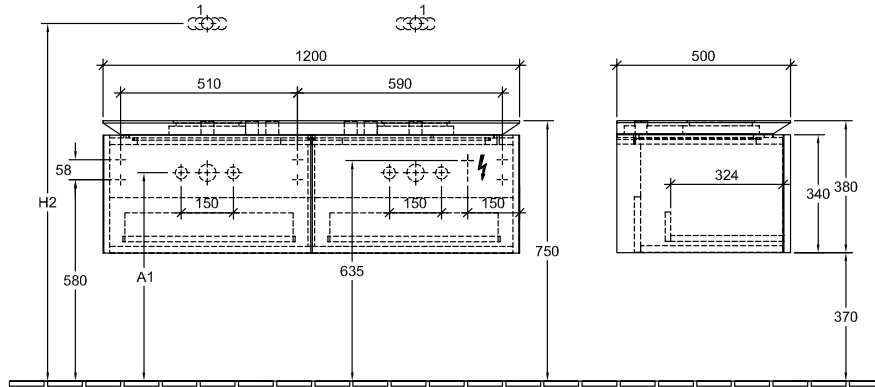

BATHROOM FURNITURE, VANITY UNIT FOR WASHBASIN, VANITY UNITS LEGATO

PRODUCT INFORMATION

1 . POSITION

Model	B14000
Width	1200 mm
Height	380 mm
Depth	500 mm
Weight	40 kg
Description	Wood fastening set included for 2 washbasins Equipped with: 2 x Accessories package 1, 2 pull-out compartments For combination with: surface- mounted washbasins Loop & Friends 5144 00/01, 5148 00/01, 5149 00/01/10/11, surface mounted washbasin My Nature 4110 45, surface-mounted washbasins Artis 4179 43, 4178 41
Installation	wall-mounted
Material	Wood
Specification texts	Legato; Vanity unit; Wood; Size: 1200 x 380 x 500 mm; wall- mounted; fastening set included; for 2 washbasins; Equipped with: 2 x Accessories package 1, 2 pull-out compartments; For combination with: surface-mounted washbasins Loop & Friends 5144 00/01, 5148 00/01, 5149 00/01/10/11, surface mounted washbasin My Nature 4110 45, surface-mounted washbasins Artis 4179 43, 4178 41

COLOURS

TECHNICAL DRAWINGS

B14000

⚡ 220 - 240 V loser Netzanschluss (laut VDE 0100 Teil 701)