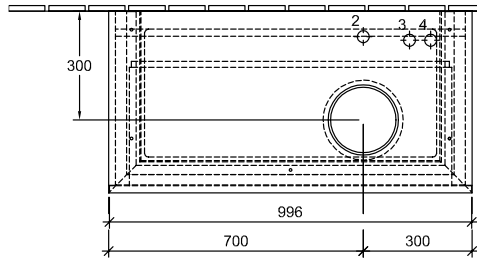

BATHROOM FURNITURE, VANITY UNIT FOR WASHBASIN, VANITY UNITS LEGATO

PRODUCT INFORMATION

1 . POSITION

Model	B10800
Width	1000 mm
Height	380 mm
Depth	500 mm
Weight	36 kg
Description	Wood fastening set included washbasin on right Equipped with: 1 x Accessories package 1, 1 pull-out compartment For combination with: surface-mounted washbasins Loop & Friends 5144 00/01, 5148 00/01, 5149 00/01/10/11, surface mounted washbasin My Nature 4110 45, surface-mounted washbasins Artis 4179 43, 4178 41
Installation	wall-mounted
Material	Wood
Specification texts	Legato; Vanity unit; Wood; Size: 1000 x 380 x 500 mm; wall-mounted; fastening set included; washbasin on right; Equipped with: 1 x Accessories package 1, 1 pull-out compartment; For combination with: surface-mounted washbasins Loop & Friends 5144 00/01, 5148 00/01, 5149 00/01/10/11, surface mounted washbasin My Nature 4110 45, surface-mounted washbasins Artis 4179 43, 4178 41

COLOURS

TECHNICAL DRAWINGS

B10800

⚡ 220 - 240 V loser Netzanschluss (laut VDE 0100 Teil 701)

	1	2	3	4	H2	A1
5144 00 / 01	X		X	X	1010	590
5148 00 / 01	X	X	X	X	1010	590
5149 00 / 01	X	X	X	X	1010	590
5149 10 / 11	X				1010	590
4110 45	X			X	1090	600
4125 40 / 41	X		X	X	1070	630
4179 43	X				1090	600
4178 41	X				1070	630