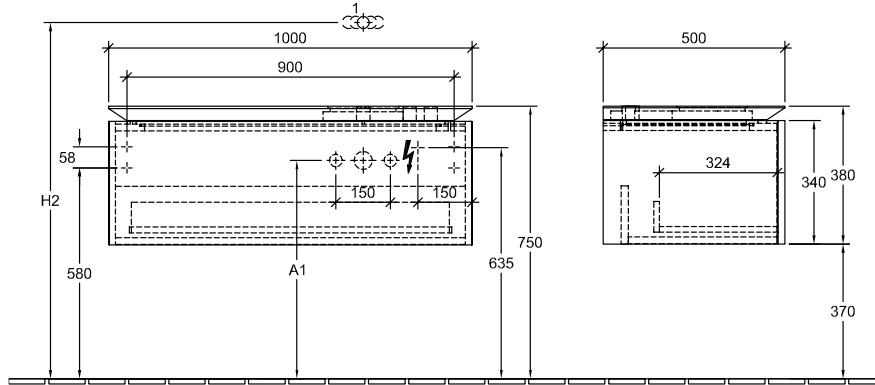

BATHROOM FURNITURE, VANITY UNIT FOR WASHBASIN, VANITY UNITS LEGATO

PRODUCT INFORMATION

1 . POSITION

Model	B10800
Width	1000 mm
Height	380 mm
Depth	500 mm
Weight	36 kg
Description	Wood fastening set included washbasin on right Equipped with: 1 x Accessories package 1, 1 pull-out compartment For combination with: surface-mounted washbasins Loop & Friends 5144 00/01, 5148 00/01, 5149 00/01/10/11, surface mounted washbasin My Nature 4110 45, surface-mounted washbasins Artis 4179 43, 4178 41
Installation	wall-mounted
Material	Wood
Specification texts	Legato; Vanity unit; Wood; Size: 1000 x 380 x 500 mm; wall-mounted; fastening set included; washbasin on right; Equipped with: 1 x Accessories package 1, 1 pull-out compartment; For combination with: surface-mounted washbasins Loop & Friends 5144 00/01, 5148 00/01, 5149 00/01/10/11, surface mounted washbasin My Nature 4110 45, surface-mounted washbasins Artis 4179 43, 4178 41

COLOURS

TECHNICAL DRAWINGS

B10800

⚡ 220 - 240 V loser Netzanschluss (laut VDE 0100 Teil 701)

	1	2	3	4	H2	A1
5144 00 / 01	X		X	X	1010	590
5148 00 / 01	X	X	X	X	1010	590
5149 00 / 01	X	X	X	X	1010	590
5149 10 / 11	X				1010	590
4110 45	X			X	1090	600
4125 40 / 41	X		X	X	1070	630
4179 43	X				1090	600
4178 41	X				1070	630