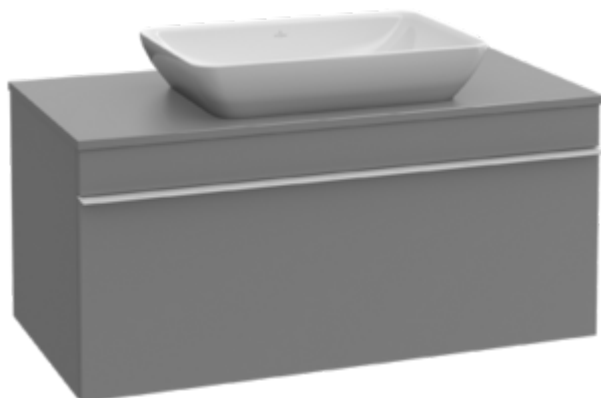

BATHROOM FURNITURE, VANITY UNIT FOR WASHBASIN, VANITY UNITS VENTICELLO

PRODUCT INFORMATION

1 . POSITION

Model	A94501
Width	757 mm
Height	436 mm
Depth	502 mm
Weight	26,5 kg
Description	Wood fastening set included washbasin on the middle Handles: handle Chrome Equipped with: 1 x Accessories package 1, 1 pull-out compartment with non-slip mat For combination with: surface mounted washbasin Venticello 4113 55
Installation	wall-mounted
Material	Wood
Specification texts	Venticello; Vanity unit; Wood; Size: 757 x 436 x 502 mm; wall-mounted; fastening set included; washbasin on the middle; Equipped with: 1 x Accessories package 1, 1 pull-out compartment with non-slip mat; For combination with: surface mounted washbasin Venticello 4113 55; Handles: handle Chrome

COLOURS

Glossy White	A94501DH	4051202333058
Santana Oak	A94501E1	4051202333041
Soft Grey	A94501VK	4051202966492
Stone Grey	A94501E3	4051202333034
White Wood	A94501E8	4051202353223
Glossy Grey	A94501FP	4051202333027
Oak Graphite	A94501FQ	4051202333010
White Matt	A94501MS	4051202333003
Terra Matt	A94501N9	4051202332990
Black Matt Lacquer	A94501PD	4051202532383
Glass Glossy Grey	A94501RA	4051202372514
Glass Glossy White	A94501RE	4051202372507
Glass Black	A94501RF	4051202533984
Glass Terra	A94501RT	4051202528041