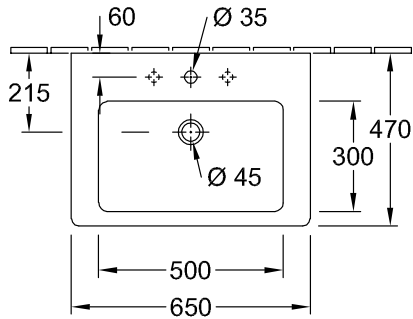

TECHNICAL DRAWINGS

711365

5243 00