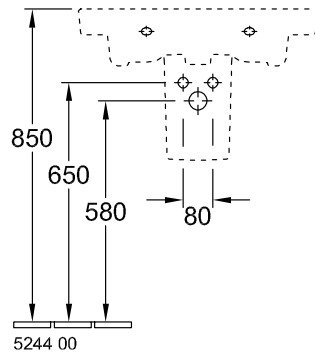

WASHBASIN, WASHBASINS, WALL-MOUNTED WASHBASINS SUBWAY 2.0

PRODUCT INFORMATION

1 . POSITION

Model	711365
Width	650 mm
Depth	470 mm
Weight	20,76 kg
Description	Sanitary porcelain
Tap fitting / Tap hole remark	suitable for 3-hole tap fittings, central tap hole punched out
Overflow remark	with overflow
Material	Sanitary porcelain
Specification texts	Subway 2.0; Washbasin; Sanitary porcelain; Size: 650 x 470 mm; Angular; suitable for 3-hole tap fittings, central tap hole punched out; with overflow

5243 00

5244 00