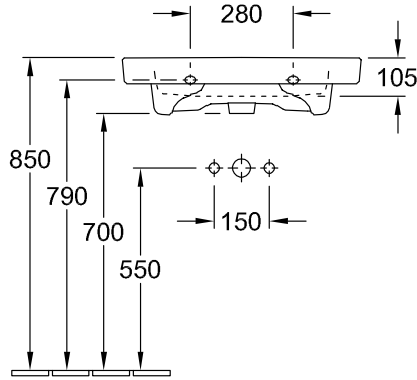

WASHBASIN, WASHBASINS, WALL-MOUNTED WASHBASINS SUBWAY 2.0

PRODUCT INFORMATION

1 . POSITION

Model	711365
Width	650 mm
Depth	470 mm
Weight	20,76 kg
Description	Sanitary porcelain
Tap fitting / Tap hole remark	suitable for 3-hole tap fittings, central tap hole punched out
Overflow remark	with overflow
Material	Sanitary porcelain
Specification texts	Subway 2.0; Washbasin; Sanitary porcelain; Size: 650 x 470 mm; Angular; suitable for 3-hole tap fittings, central tap hole punched out; with overflow

5243 00

5244 00