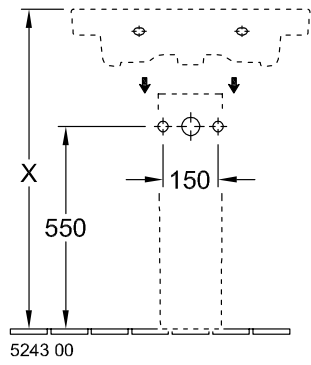

TECHNICAL DRAWINGS

711365

5243 00