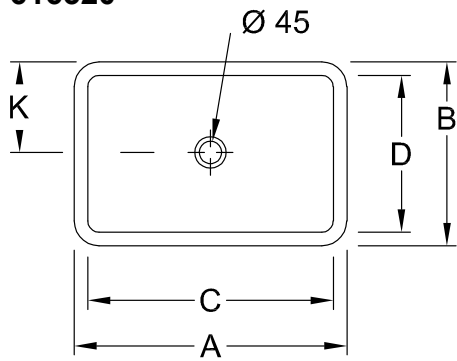

WASHBASIN, UNDERCOUNTER WASHBASIN, WASHBASINS, UNDERCOUNTER WASHBASINS LOOP & FRIENDS

PRODUCT INFORMATION

1 . POSITION

Model	616320
Width	615 mm
Depth	380 mm
Weight	17,5 kg
Description	outside surface glazed Sanitary porcelain Also available in CeramicPlus the hole for the washbasin can only be cut out using the original washbasin because tolerances of several millimetres are possible, installation possible in natural stone and laminate countertops incl. extended ball rod for pop-up waste, fastening set included
Tap fitting / Tap hole remark	without tap hole area
Overflow remark	with overflow
Material	Sanitary porcelain
Specification texts	Loop & Friends; Undercounter washbasin; Sanitary porcelain; Size: 615 x 380 mm; Angular; outside surface glazed; without tap hole area; with overflow; the hole for the washbasin can only be cut out using the original washbasin because tolerances of several millimetres are possible, installation possible in natural stone and laminate countertops; incl. extended ball rod for pop-up waste, fastening set included

	A	B	C	D	K	M	N
6163 00	600	405	540	340	203	180	120
6163 01	600	405	540	340	203	180	120
6163 20	675	450	615	380	225	175	140
6163 21	675	450	615	380	225	175	140