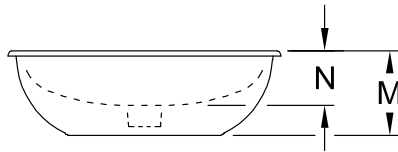

TECHNICAL DRAWINGS

616320

	A	B	C	D	K	M	N
6163 00	600	405	540	340	203	180	120
6163 01	600	405	540	340	203	180	120
6163 20	675	450	615	380	225	175	140
6163 21	675	450	615	380	225	175	140