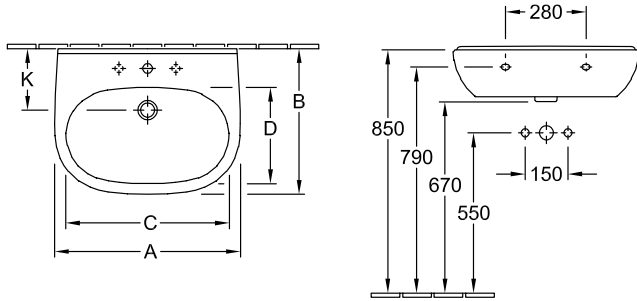

WASHBASINS O.NOVO

PRODUCT INFORMATION

1 . POSITION

Model	516066
Width	650 mm
Depth	510 mm
Weight	19 kg
Description	Sanitary porcelain Also available in CeramicPlus
Tap fitting / Tap hole remark	suitable for 3-hole tap fittings, central tap hole punched out
Overflow remark	without overflow, Please note: unclosable outlet valve must be used with models without overflow
Material	Sanitary porcelain
Specification texts	O.novo; Washbasin; Sanitary porcelain; Size: 650 x 510 mm; Oval; suitable for 3-hole tap fittings, central tap hole punched out; without overflow; Please note: unclosable outlet valve must be used with models without overflow

COLOURS

White Alpin	51606601	4051202011734
White Alpin CeramicPlus	516066R1	4051202011727
White Alpin AntiBac	516066T1	4051202385989

TECHNICAL DRAWINGS

516066

	A	B	C	D
5160 55	550	450	475	280
5160 60	600	490	525	315
5160 65	650	510	565	330