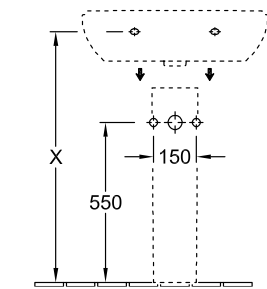

TECHNICAL DRAWINGS

516066

	A	B	C	D
5160 55	550	450	475	280
5160 60	600	490	525	315
5160 65	650	510	565	330