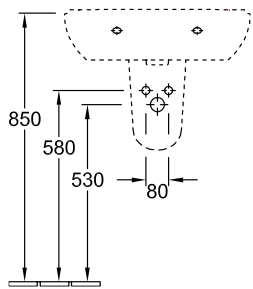

WASHBASINS O.NOVO

PRODUCT INFORMATION

1 . POSITION

Model	516066
Width	650 mm
Depth	510 mm
Weight	19 kg
Description	Sanitary porcelain Also available in CeramicPlus
Tap fitting / Tap hole remark	suitable for 3-hole tap fittings, central tap hole punched out
Overflow remark	without overflow, Please note: unclosable outlet valve must be used with models without overflow
Material	Sanitary porcelain
Specification texts	O.novo; Washbasin; Sanitary porcelain; Size: 650 x 510 mm; Oval; suitable for 3-hole tap fittings, central tap hole punched out; without overflow; Please note: unclosable outlet valve must be used with models without overflow

COLOURS

White Alpin	51606601	4051202011734
White Alpin CeramicPlus	516066R1	4051202011727
White Alpin AntiBac	516066T1	4051202385989

TECHNICAL DRAWINGS

516066

	A	B	C	D
5160 55	550	450	475	280
5160 60	600	490	525	315
5160 65	650	510	565	330