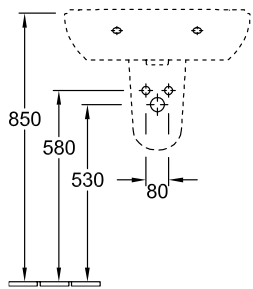

WASHBASINS O.NOVO

PRODUCT INFORMATION

1 . POSITION

Model	516066
Width	650 mm
Depth	510 mm
Weight	19 kg
description	Sanitary porcelain Also available in CeramicPlus fastening with 2 screws M10x120 mm
Tap fitting / Tap hole remark	suitable for 3-hole tap fittings, central tap hole punched out
Overflow remark	without overflow, Please note: unclosable outlet valve must be used with models without overflow
material	Sanitary porcelain
Specification texts	O.novo; Washbasin; Sanitary porcelain; Size: 650 x 510 mm; Oval; suitable for 3-hole tap fittings, central tap hole punched out; without overflow; Please note: unclosable outlet valve must be used with models without overflow; fastening with 2 screws M10x120 mm

COLOURS

White Alpin	51606601	4051202011734
White Alpin CeramicPlus	516066R1	4051202011727
White Alpin AntiBac	516066T1	4051202385989

TECHNICAL DRAWINGS

516066

	A	B	C	D
5160 55	550	450	475	280
5160 60	600	490	525	315
5160 65	650	510	565	330