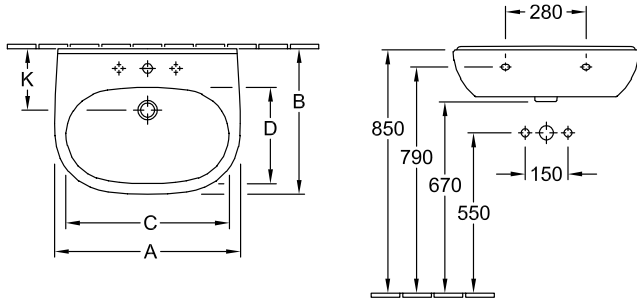

WASHBASINS O.NOVO

PRODUCT INFORMATION

1 . POSITION

Model	516066
Width	650 mm
Depth	510 mm
Weight	19 kg
description	Sanitary porcelain Also available in CeramicPlus fastening with 2 screws M10x120 mm
Tap fitting / Tap hole remark	suitable for 3-hole tap fittings, central tap hole punched out
Overflow remark	without overflow, Please note: unclosable outlet valve must be used with models without overflow
material	Sanitary porcelain
Specification texts	O.novo; Washbasin; Sanitary porcelain; Size: 650 x 510 mm; Oval; suitable for 3-hole tap fittings, central tap hole punched out; without overflow; Please note: unclosable outlet valve must be used with models without overflow; fastening with 2 screws M10x120 mm

COLOURS

White Alpin	51606601	4051202011734
White Alpin CeramicPlus	516066R1	4051202011727
White Alpin AntiBac	516066T1	4051202385989

TECHNICAL DRAWINGS

516066

	A	B	C	D
5160 55	550	450	475	280
5160 60	600	490	525	315
5160 65	650	510	565	330