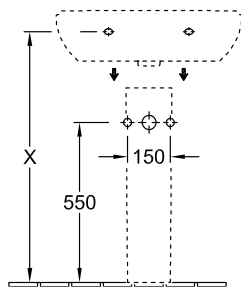

TECHNICAL DRAWINGS

516066

	A	B	C	D
5160 55	550	450	475	280
5160 60	600	490	525	315
5160 65	650	510	565	330