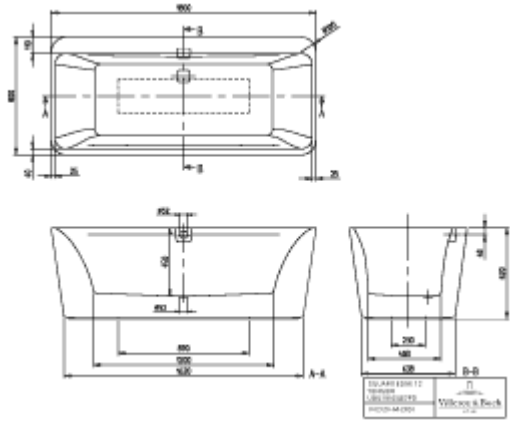

SQUARO EDGE 12 FREE-STANDING BATH FREE-STANDING

PRODUCT INFORMATION

Article title	Villeroy & Boch Squaro Edge 12 Free-standing bath Duo, 1800 x 800 mm, White Alpin
Article number	UBQ180SQE7PDV-01
Assembly / Assembly type	freestanding
Scope of delivery	1 x free-standing bath , 1 x extended outlet and overflow (chrome-plated and white)
Length in mm	1800
Width in mm	800
Height in mm	620
Interior depth	450
Collection	Squaro Edge 12
Product designation	Free-standing bath
Material	Quaryl®
Other material	<ul style="list-style-type: none"> • Waste/overflow combination: Plastic • Plastic Outlet cover: Plastic • Plastic
Other surfaces	Waste/overflow combination: glossy, glossy, Outlet cover: glossy glossy
With overflow	Yes
Number of people	2
Design Awards	Interior Innovation Award 2014
Shape	Free-standing
Colour designation	White Alpin
Other colour designations	Waste/overflow combination: Chrome, White Alpin, Outlet cover: Chrome White Alpin
With slip resistance	No
Outlet / outlet	central outlet
Interior form	rectangular
SilentFlow	No

TECHNICAL DRAWINGS

UBQ180SQE7PDV-01

UBQ180SQE7PDV-01