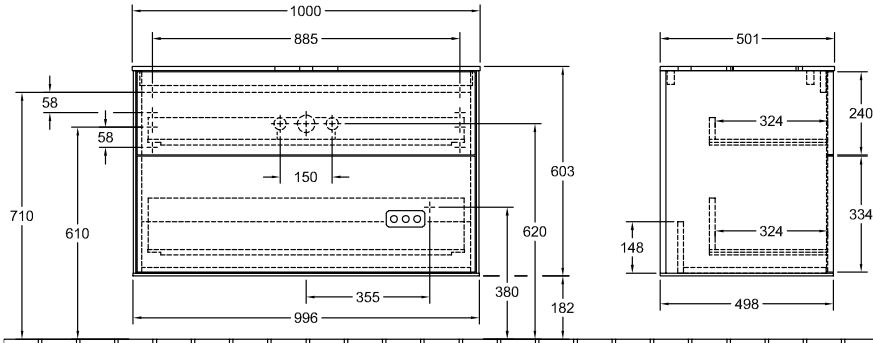

TECHNICAL DRAWINGS

G76