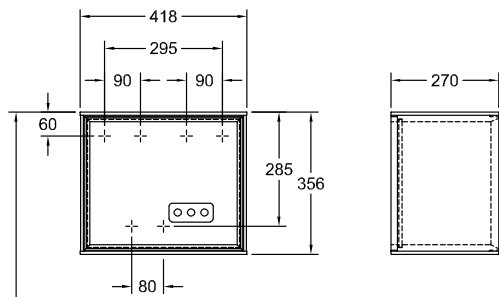

TECHNICAL DRAWINGS

G59

X= Variabel

N° 220 - 240 V