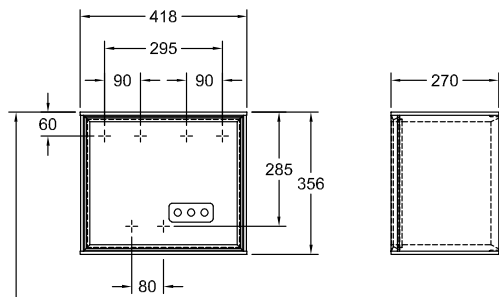

TECHNICAL DRAWINGS

G59

X

X= Variabel

220 - 240 V loser Netzanschluss (laut VDE 0100 Teil 701)

ACHTUNG: Die Installation und die Anschlüsse müssen nach den gültigen Installationsvorschriften des jeweiligen Landes von einem konzessionierten Fachmann ausgeführt werden