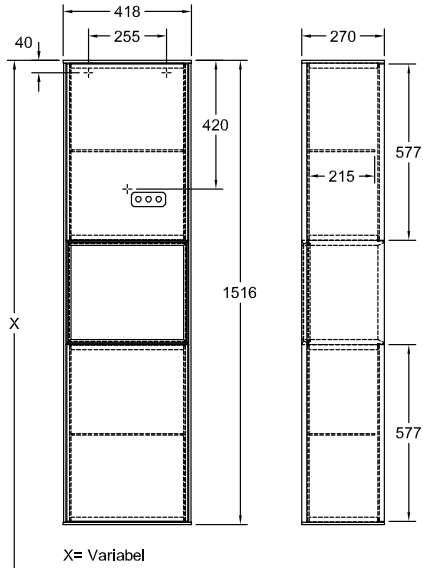

G47

X= Variabel

220 - 240 V loser Netzanschluss (laut VDE 0100 Teil 701)

ACHTUNG: Die Installation und die Anschlüsse müssen nach den gültigen Installationsvorschriften des jeweiligen Landes von einem konzessionierten Fachmann ausgeführt werden