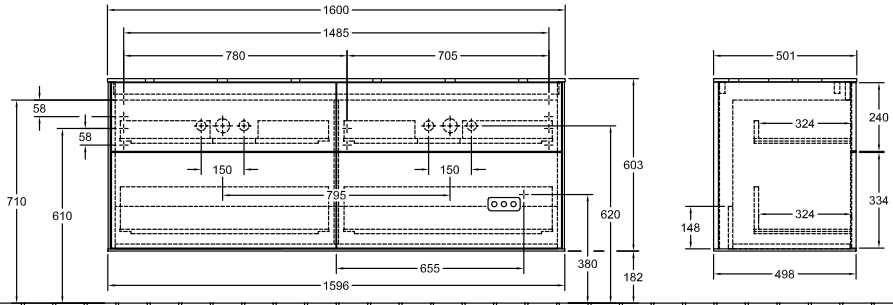

TECHNICAL DRAWINGS

G31

220 - 240 V Isoler Netzanschluss (laut VDE 0100 Teil 701)