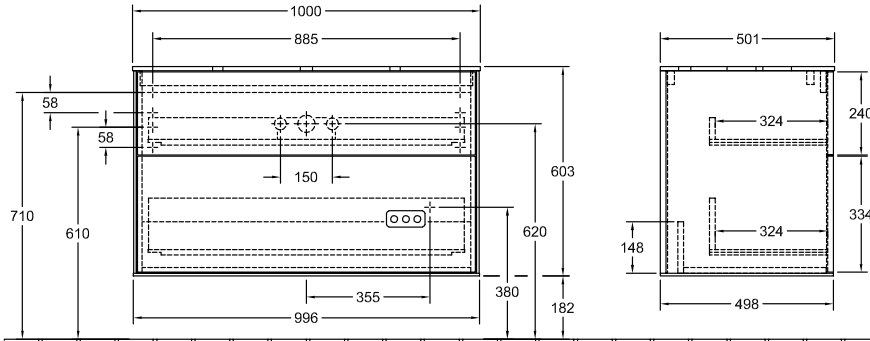

TECHNICAL DRAWINGS

G23