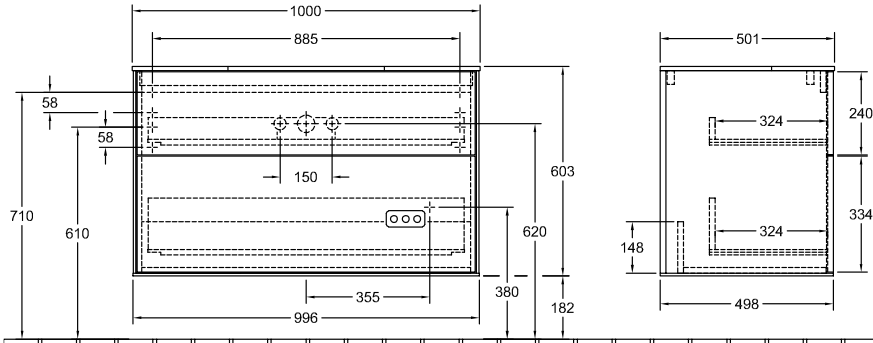

BATHROOM FURNITURE, VANITY UNIT FOR WASHBASIN, VANITY UNITS,
BATHROOM FURNITURE WITH LIGHTING FINION

PRODUCT INFORMATION

Model	G10
Width	1000 mm
Height	603 mm
Depth	501 mm
Weight	53 kg
Description	<p>with wall lighting Wood fastening set included washbasin on the middle LED lighting Equipped with: 1x Accessories package Finion, 2x pull-out compartment with non-slip mat For combination with: Finion 4168 8C/8G/8L, 4168 6C/6G/6L, Memento 2.0 4A22 8F/8G/8L, 4A22 6F/6G/6L Please order specified washbasin separately, It is not always possible to cancel or alter orders!, The G999 02 00 remote is required to control the lighting. It is not included in the scope of delivery. Only one control unit is necessary per bathroom. 2x LED / 4,2 W Energy efficiency class: A-A++ 2700 K (neutral white) to 6480 K (daylight white) Equipped with: 1x wide glass drawer divider, 2x pull-out compartment with non-slip mat, 3x narrow glass drawer divider, 1x accessory box S, 1x accessory box M</p>
Installation	wall-mounted
Material	Wood
Specification texts	<p>Finion; Vanity unit; Wood; Size: 1000 x 603 x 501 mm; Angular; with wall lighting; wall-mounted; fastening set included; washbasin on the middle; LED lighting; Equipped with: 1x Accessories package Finion, 2x pull-out compartment with non-slip mat; For combination with: Finion 4168 8C/8G/8L, 4168 6C/6G/6L, Memento 2.0 4A22 8F/8G/8L, 4A22 6F/6G/6L; Please order specified washbasin separately, It is not always possible to cancel or alter orders!, The G999 02 00 remote is required to control the lighting. It is not included in the scope of delivery. Only one control unit is necessary per bathroom.; 2x LED / 4,2 W; Energy efficiency class: A-A++; 2700 K (neutral white) to 6480 K (daylight white); Equipped with: 1x wide glass drawer divider, 2x pull-out compartment with non-slip mat, 3x narrow glass drawer divider, 1x accessory box S, 1x accessory box M</p>

TECHNICAL DRAWINGS

G10

220 - 240 V