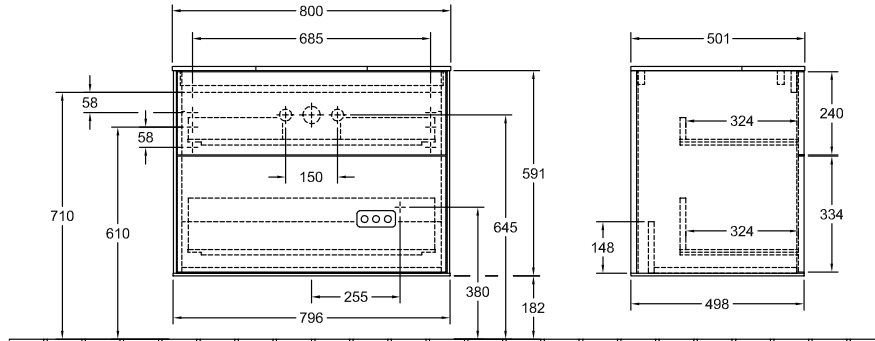

TECHNICAL DRAWINGS

G08