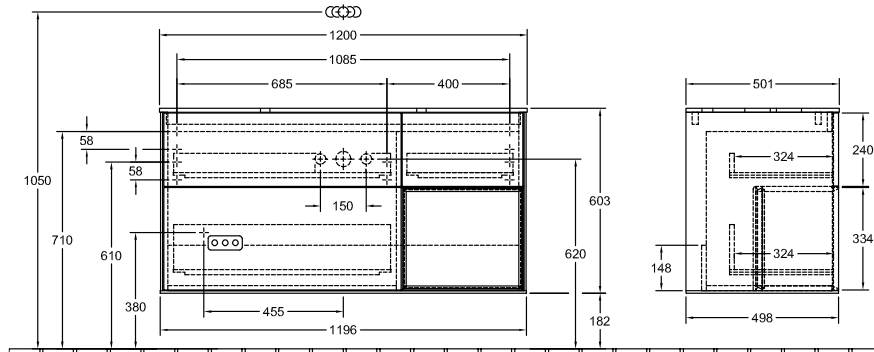

TECHNICAL DRAWINGS

F71