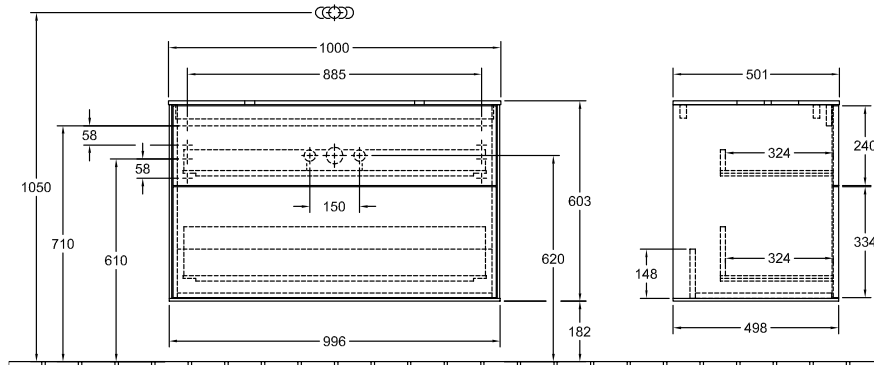

TECHNICAL DRAWINGS

F64

⚡ 220 - 240 V loser Netzanschluss (laut VDE 0100 Teil 701)

ACHTUNG: Die Installation und die Anschlüsse müssen nach den gültigen Installationsvorschriften des jeweiligen Landes von einem konzessionierten Fachmann ausgeführt werden