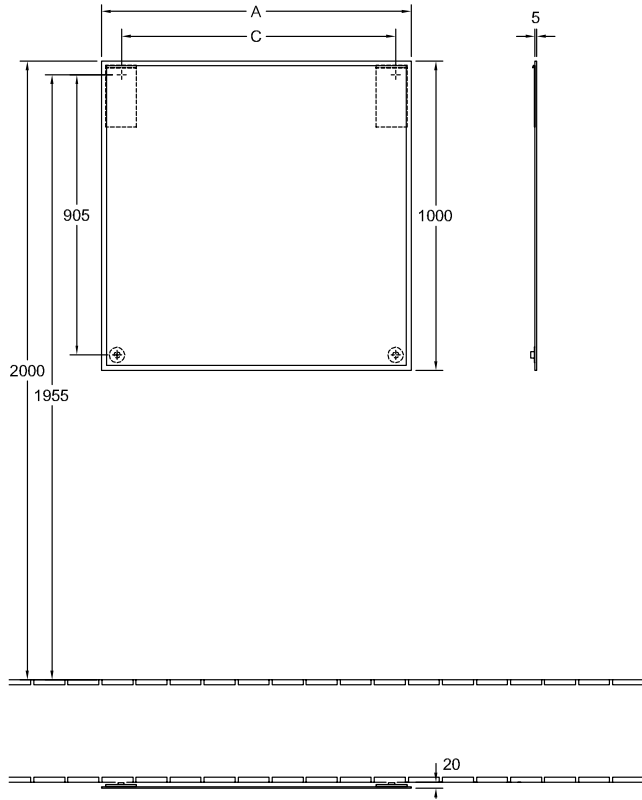

TECHNICAL DRAWINGS

F62060

	A	C
F620 60 00	600	470
F620 80 00	800	670
F620 10 00	1000	870
F620 12 00	1200	1070
F620 16 00	1600	1470