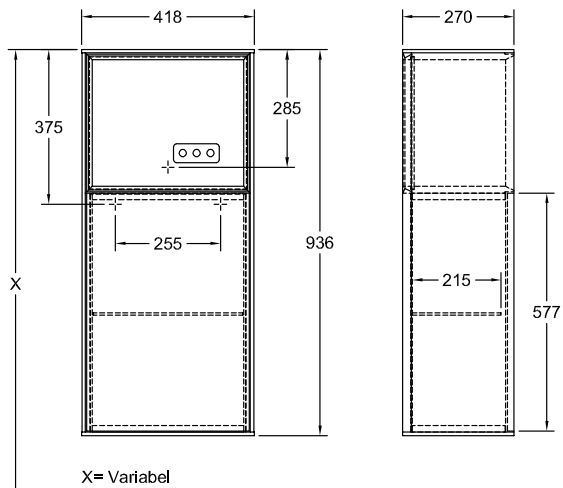

TECHNICAL DRAWINGS

F52

220 - 240 V loser Netzanschluss (laut VDE 0100 Teil 701)

ACHTUNG: Die Installation und die Anschlüsse müssen nach den gültigen Installationsvorschriften des jeweiligen Landes von einem konzessionierten Fachmann ausgeführt werden