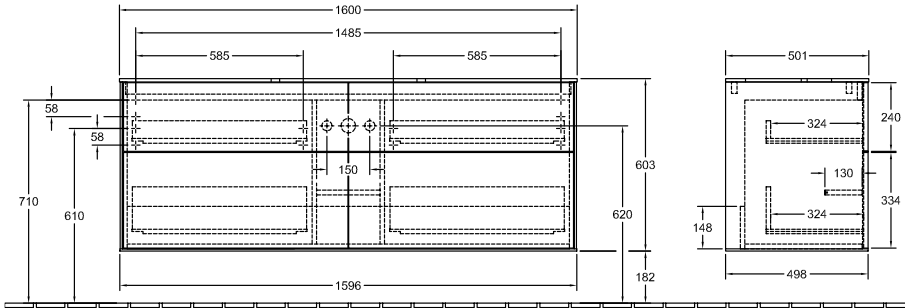

TECHNICAL DRAWINGS

F44

*** Ausschnitt lt. Zeichnung
BA-AWTMHLB