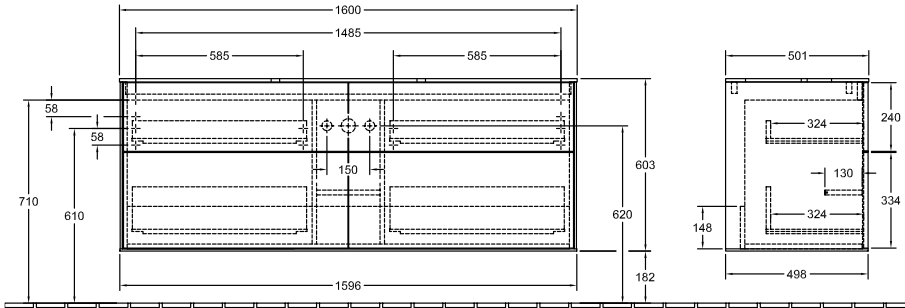

TECHNICAL DRAWINGS

F44

*** Ausschnitt lt. Zeichnung
BA-AWTMHLB