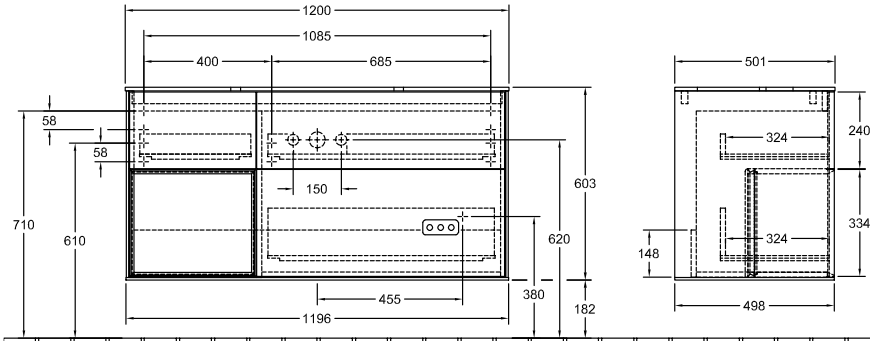

TECHNICAL DRAWINGS

F41

220 - 240 V loser Netzanschluss (laut VDE 0100 Teil 701)

ACHTUNG: Die Installation und die Anschlüsse müssen nach den gültigen Installationsvorschriften des jeweiligen Landes von einem konzessionierten Fachmann ausgeführt werden