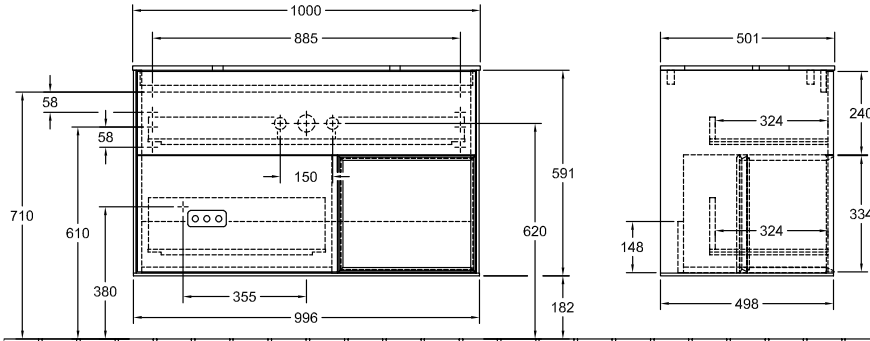

TECHNICAL DRAWINGS

F37