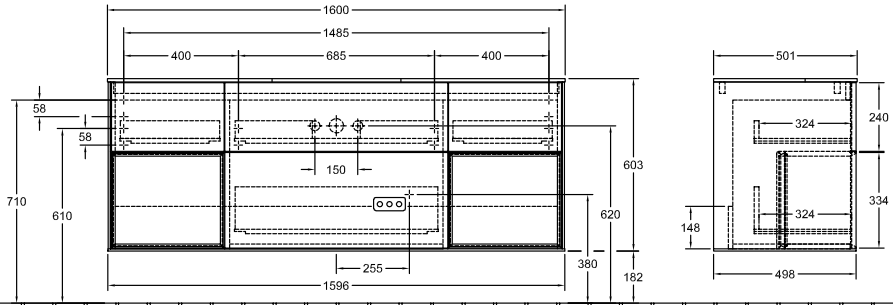

TECHNICAL DRAWINGS

F21