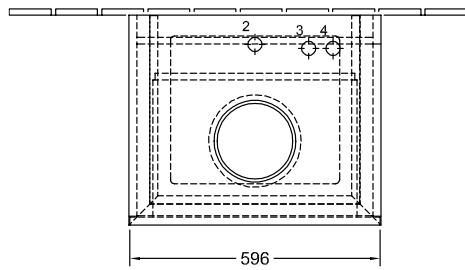

BATHROOM FURNITURE, VANITY UNIT FOR WASHBASIN, VANITY UNITS, BATHROOM FURNITURE WITH LIGHTING LEGATO

PRODUCT INFORMATION

1 . POSITION

Model	B567L0
Width	600 mm
Height	380 mm
Depth	500 mm
Weight	30 kg
Description	<p>Wood fastening set included washbasin on the middle LED lighting Equipped with: 1x Accessories package 1, 1x pull-out compartment with non-slip mat For combination with: Architectura 4125 40/41, Artis 4179 43, 4178 41, Collaro 4A18 40, 4A21 38, 4A19 56, 4A20 56, Loop & Friends 5144 00/01, 5148 00/01, 5149 00/01/10/11, My Nature 4110 45 Please order specified washbasin separately, It is not always possible to cancel or alter orders! 1x LED / 18,5 W Energy efficiency class: A-A++ Equipped with: 1x wide glass drawer divider, 2x narrow glass drawer dividers, 1x accessory box L, 1x pull-out compartment with non-slip mat</p>
Installation	wall-mounted
Material	Wood
Specification texts	<p>Legato; Vanity unit; Wood; Size: 600 x 380 x 500 mm; Angular; wall-mounted; fastening set included; washbasin on the middle; LED lighting; Equipped with: 1x Accessories package 1, 1x pull-out compartment with non-slip mat; For combination with: Architectura 4125 40/41, Artis 4179 43, 4178 41, Collaro 4A18 40, 4A21 38, 4A19 56, 4A20 56, Loop & Friends 5144 00/01, 5148 00/01, 5149 00/01/10/11, My Nature 4110 45; Please order specified washbasin separately, It is not always possible to cancel or alter orders!; 1x LED / 18,5 W; Energy efficiency class: A-A++; Equipped with: 1x wide glass drawer divider, 2x narrow glass drawer dividers, 1x accessory box L, 1x pull-out compartment with non-slip mat</p>

TECHNICAL DRAWINGS

B567L0

N $\frac{1}{L}$
 220 - 240V

	1	2	3	4	H2	A1
5144 00 / 01	X		X	X	1010	590
5148 00 / 01	X	X	X	X	1010	590
5149 00 / 01	X	X	X	X	1010	590
5149 10 / 11	X				1010	590
4125 40 / 41	X		X	X	1070	630
4110 45	X			X	1090	600
4179 43	X		X	X	1010	590
4178 41	X				1010	590
4A1840	X		X	X	1090	590
4A2138	X	X		X	1090	590
4A1956	X	X	X	X	1090	590
4A2056	X	X	X	X	1090	590