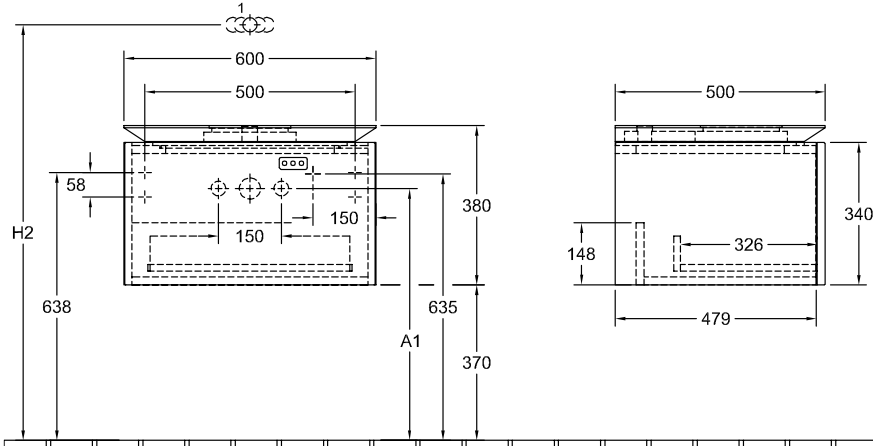

BATHROOM FURNITURE, VANITY UNIT FOR WASHBASIN, VANITY UNITS, BATHROOM FURNITURE WITH LIGHTING LEGATO

PRODUCT INFORMATION

1 . POSITION

Model	B567L0
Width	600 mm
Height	380 mm
Depth	500 mm
Weight	30 kg
Description	<p>Wood fastening set included washbasin on the middle LED lighting Equipped with: 1x Accessories package 1, 1x pull-out compartment with non-slip mat For combination with: Architectura 4125 40/41, Artis 4179 43, 4178 41, Collaro 4A18 40, 4A21 38, 4A19 56, 4A20 56, Loop & Friends 5144 00/01, 5148 00/01, 5149 00/01/10/11, My Nature 4110 45 Please order specified washbasin separately, It is not always possible to cancel or alter orders! 1x LED / 18,5 W Energy efficiency class: A-A++ Equipped with: 1x wide glass drawer divider, 2x narrow glass drawer dividers, 1x accessory box L, 1x pull-out compartment with non-slip mat</p>
Installation	wall-mounted
Material	Wood
Specification texts	<p>Legato; Vanity unit; Wood; Size: 600 x 380 x 500 mm; Angular; wall-mounted; fastening set included; washbasin on the middle; LED lighting; Equipped with: 1x Accessories package 1, 1x pull-out compartment with non-slip mat; For combination with: Architectura 4125 40/41, Artis 4179 43, 4178 41, Collaro 4A18 40, 4A21 38, 4A19 56, 4A20 56, Loop & Friends 5144 00/01, 5148 00/01, 5149 00/01/10/11, My Nature 4110 45; Please order specified washbasin separately, It is not always possible to cancel or alter orders!; 1x LED / 18,5 W; Energy efficiency class: A-A++; Equipped with: 1x wide glass drawer divider, 2x narrow glass drawer dividers, 1x accessory box L, 1x pull-out compartment with non-slip mat</p>

TECHNICAL DRAWINGS

B567L0

N $\frac{1}{L}$
 220 - 240V

	1	2	3	4	H2	A1
5144 00 / 01	X		X	X	1010	590
5148 00 / 01	X	X	X	X	1010	590
5149 00 / 01	X	X	X	X	1010	590
5149 10 / 11	X				1010	590
4125 40 / 41	X		X	X	1070	630
4110 45	X			X	1090	600
4179 43	X		X	X	1010	590
4178 41	X				1010	590
4A1840	X		X	X	1090	590
4A2138	X	X		X	1090	590
4A1956	X	X	X	X	1090	590
4A2056	X	X	X	X	1090	590