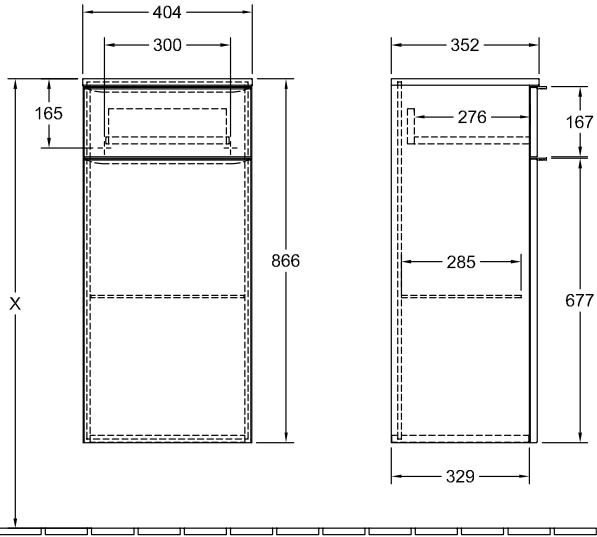

#### 1 . POSITION

Model	A95002
Width	404 mm
Height	866 mm
Depth	372 mm
Weight	21,5 kg
Description	Wood fastening set included hinges on left Handles: handle White Equipped with: 1 door, 1 drawer with non-slip mat, 1 glass shelf Equipped with: 1 door, 1 glass shelf, 1 drawer with non-slip mat
Installation	wall-mounted
Material	Wood
Specification texts	Venticello; Side cabinet; Wood; Size: 404 x 866 x 372 mm; Angular; wall-mounted; fastening set included; hinges on left; Equipped with: 1 door, 1 drawer with non-slip mat, 1 glass shelf; Handles: handle White; Equipped with: 1 door, 1 glass shelf, 1 drawer with non-slip mat

TECHNICAL DRAWINGS

**A95002**

X = Variabel