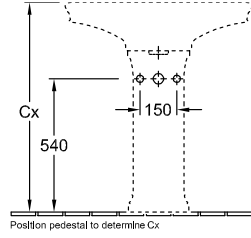

TECHNICAL DRAWINGS

872700

Position pedestal to determine Cx