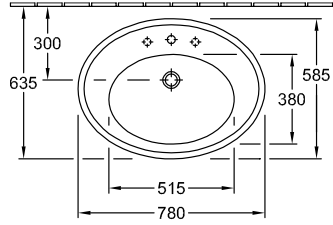

TECHNICAL DRAWINGS

872700

Position pedestal to determine Cx