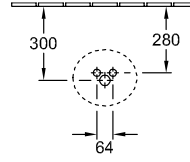

TECHNICAL DRAWINGS

872700

Position pedestal to determine Cx