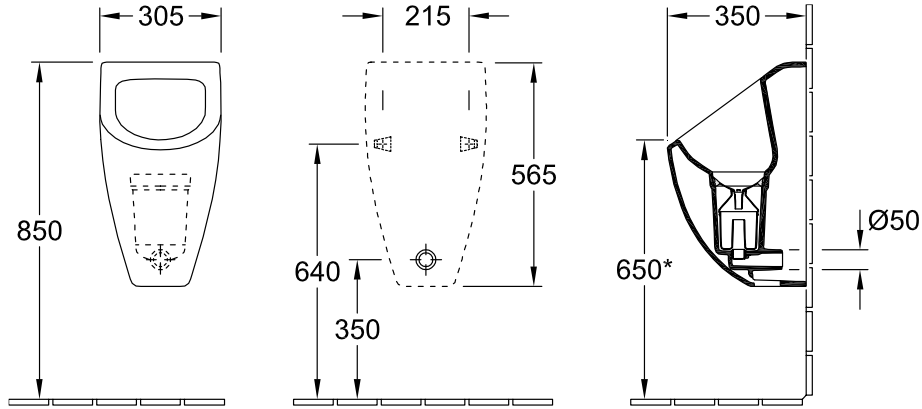

URINAL, URINALS, AQUAZERO URINALS SUBWAY

PRODUCT INFORMATION

1 . POSITION

Model	751700
Width	305 mm
Height	565 mm
Depth	350 mm
Weight	17,31 kg
Description	Sanitary porcelain incl. 0-litre siphon and one replacement siphon, with fastening set for concealed fastening
Inlet	without water inlet
Material	Sanitary porcelain
Specification texts	Subway; AquaZero urinal; Sanitary porcelain; Size: 305 x 565 x 350 mm; Oval; incl. 0-litre siphon and one replacement siphon, with fastening set for concealed fastening

* We recommend installation at a height suitable for the average user!