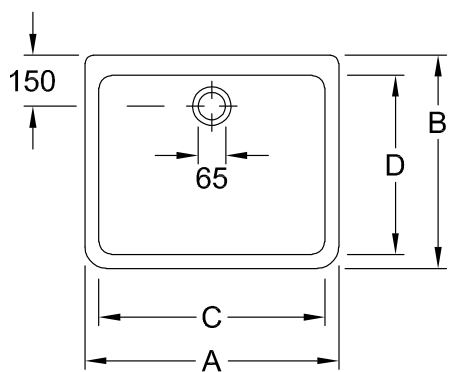

COMMERCIAL MODEL, COMMERCIAL MODELS, WASHBASINS, SINKS O.NOVO

PRODUCT INFORMATION

1 . POSITION

Model	632210
Width	595 mm
Height	200 mm
Depth	500 mm
Weight	23,6 kg
Description	Sanitary porcelain fastening with mounting-brackets, fastening with profile iron
Overflow remark	without overflow
Material	Sanitary porcelain
Specification texts	O.novo; Sink; Sanitary porcelain; Size: 595 x 200 x 500 mm; Rectangle; without overflow; fastening with mounting-brackets, fastening with profile iron

COLOURS

White Alpin AntiBac	632210T1	4022693454393
White Alpin	63221001	4022693434418
White Alpin CeramicPlus	632210R1	4022693434524

TECHNICAL DRAWINGS

632210

	A	B	C	D	E	G	J
6321 00	495	400	455	330	485	170	150
6321 10	495	400	455	330	485	170	150
6322 00	595	500	555	430	585	200	180
6322 10	595	500	555	430	585	200	180
6327 00	695	500	655	430	685	200	180