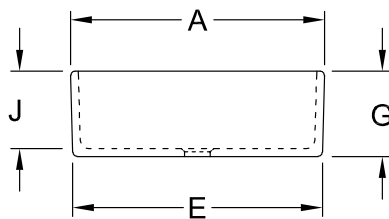

COMMERCIAL MODEL, COMMERCIAL MODELS, WASHBASINS, SINKS O.NOVO

PRODUCT INFORMATION

1 . POSITION

Model	632210
Width	595 mm
Height	200 mm
Depth	500 mm
Weight	23,6 kg
Description	Sanitary porcelain fastening with mounting-brackets, fastening with profile iron
Overflow remark	without overflow
Material	Sanitary porcelain
Specification texts	O.novo; Sink; Sanitary porcelain; Size: 595 x 200 x 500 mm; Rectangle; without overflow; fastening with mounting-brackets, fastening with profile iron

COLOURS

White Alpin AntiBac	632210T1	4022693454393
White Alpin	63221001	4022693434418
White Alpin CeramicPlus	632210R1	4022693434524

TECHNICAL DRAWINGS

632210

	A	B	C	D	E	G	J
6321 00	495	400	455	330	485	170	150
6321 10	495	400	455	330	485	170	150
6322 00	595	500	555	430	585	200	180
6322 10	595	500	555	430	585	200	180
6327 00	695	500	655	430	685	200	180