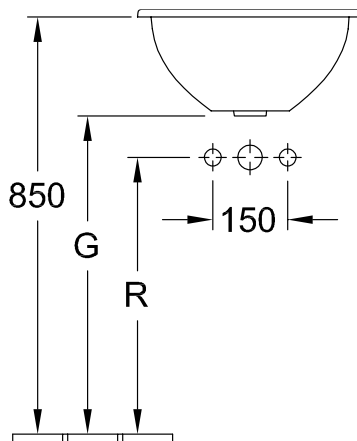

TECHNICAL DRAWINGS

614051

	A	C	G	K	R
6140 51	535	440	630	267	510
6141 51	535	440	630	267	510
6140 45	450	380	660	225	540
6141 45	450	380	660	225	540
6140 39	390	330	680	195	560
6141 39	390	330	680	195	560
6140 34	345	280	695	170	575
6141 34	345	280	695	170	575