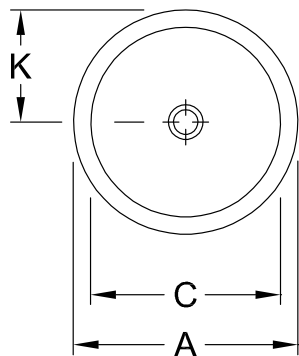

TECHNICAL DRAWINGS

614051

	A	C	G	K	R
6140 51	535	440	630	267	510
6141 51	535	440	630	267	510
6140 45	450	380	660	225	540
6141 45	450	380	660	225	540
6140 39	390	330	680	195	560
6141 39	390	330	680	195	560
6140 34	345	280	695	170	575
6141 34	345	280	695	170	575