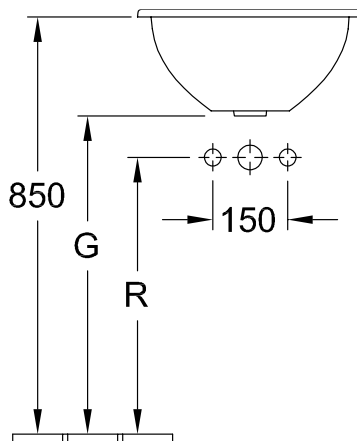

WASHBASIN, BUILT-IN WASHBASIN, WASHBASINS, BUILT-IN WASHBASINS LOOP & FRIENDS

PRODUCT INFORMATION

1 . POSITION

Model	614039
Width	390 mm
Weight	8 kg
Description	outside surface glazed Sanitary porcelain incl. template
Tap fitting / Tap hole remark	without tap hole area
Overflow remark	with overflow
Material	Sanitary porcelain
Specification texts	Loop & Friends; Built-in washbasin; Sanitary porcelain; Size: Diameter: 390 mm; Round; outside surface glazed; without tap hole area; with overflow; incl. template

	A	C	G	K	R
6140 51	535	440	630	267	510
6141 51	535	440	630	267	510
6140 45	450	380	660	225	540
6141 45	450	380	660	225	540
6140 39	390	330	680	195	560
6141 39	390	330	680	195	560
6140 34	345	280	695	170	575
6141 34	345	280	695	170	575