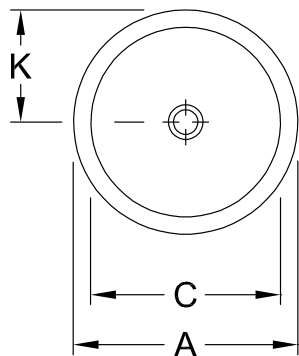

WASHBASIN, BUILT-IN WASHBASIN, WASHBASINS, BUILT-IN WASHBASINS LOOP & FRIENDS

PRODUCT INFORMATION

1 . POSITION

Model	614039
Width	390 mm
Weight	8 kg
Description	outside surface glazed Sanitary porcelain incl. template
Tap fitting / Tap hole remark	without tap hole area
Overflow remark	with overflow
Material	Sanitary porcelain
Specification texts	Loop & Friends; Built-in washbasin; Sanitary porcelain; Size: Diameter: 390 mm; Round; outside surface glazed; without tap hole area; with overflow; incl. template

	A	C	G	K	R
6140 51	535	440	630	267	510
6141 51	535	440	630	267	510
6140 45	450	380	660	225	540
6141 45	450	380	660	225	540
6140 39	390	330	680	195	560
6141 39	390	330	680	195	560
6140 34	345	280	695	170	575
6141 34	345	280	695	170	575