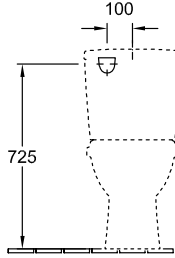

### 1 . POSITION

|                     |  |
|---------------------|--|
| Model               | 566110   |
| Width               | 360 mm   |
| Depth               | 670 mm   |
| Weight              | 22,3 kg  |
| Description         | Sanitary ceramics<br>with fastening set for concealed fastening<br>EN 997<br>with water-saving AQUAREDUCT® system: flush volume 3 / 4,5 litres<br>Please order toilet seat separately,<br>Please order cistern separately.   |
| Flush volume        | 3 / 4,5 l  |
| Installation        | floor-standing   |
| Outlet              | horizontal outlet  |
| Material            | Sanitary ceramics  |
| Lead                | 4  |
| Specification texts | O.novo; Washdown toilet for close-coupled toilet-suite; Sanitary ceramics; Size: 360 x 670 mm; Oval; floor-standing; Flush volume: 3 / 4,5 l; Lead: 4; with fastening set for concealed fastening; EN 997; with water-saving AQUAREDUCT® system: flush volume 3 / 4,5 litres; horizontal outlet; Please order toilet seat separately, Please order cistern separately. |

# TECHNICAL DRAWINGS

**566110**

5760-S1 / 21

5760-R1

5760-G1