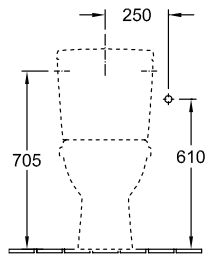

TECHNICAL DRAWINGS

566110

5760-S1 / 21