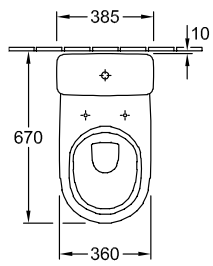

TECHNICAL DRAWINGS

566110

5760-S1 / 21