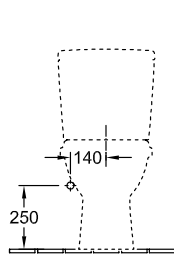

TECHNICAL DRAWINGS

566110

5760-R1