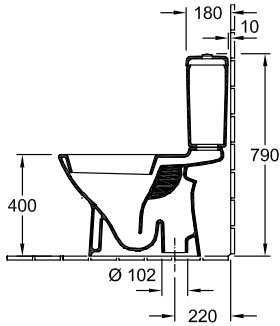

TECHNICAL DRAWINGS

566110

5760-S1 / 21