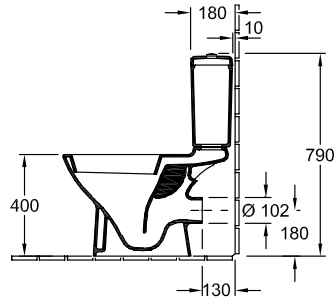

TECHNICAL DRAWINGS

566110

5760-S1 / 21