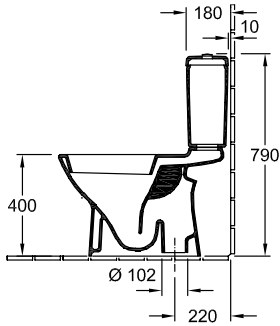

TECHNICAL DRAWINGS

566101

5760-S1 / 21