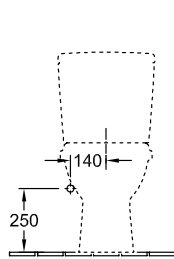

TECHNICAL DRAWINGS

566101

5760-R1