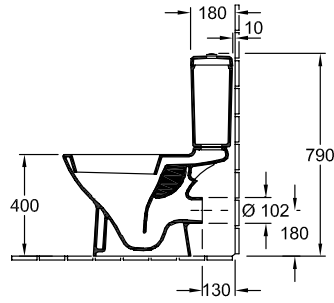

TECHNICAL DRAWINGS

566101

5760-S1 / 21