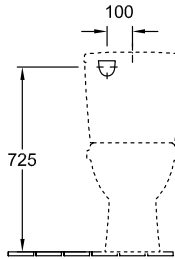

TECHNICAL DRAWINGS

566101

5760-G1