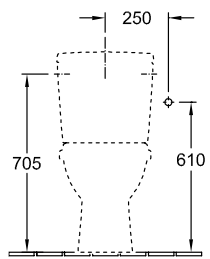

TECHNICAL DRAWINGS

566101

5760-S1 / 21