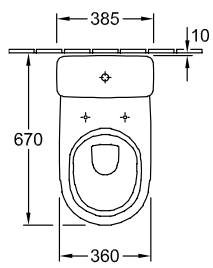

TECHNICAL DRAWINGS

566101

5760-S1 / 21