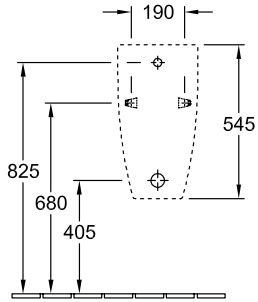

URINAL, URINALS, SIPHONIC URINALS VENTICELLO

PRODUCT INFORMATION

1 . POSITION

Model	5504R1
Width	285 mm
Height	545 mm
Depth	315 mm
Weight	17 kg
Description	DirectFlush Sanitary porcelain with fastening set for concealed fastening
Urinal cover	for cover
Flush volume	1 l
Inlet	concealed water inlet
Material	Sanitary porcelain
Specification texts	Venticello; Siphonic urinal; DirectFlush; Sanitary porcelain; Size: 285 x 545 x 315 mm; Rectangle; Flush volume: 1 l; with fastening set for concealed fastening; for cover

TECHNICAL DRAWINGS

5504R1

* We recommend installation at a height suitable for the average user!

* We recommend installation at a height suitable for the average user!