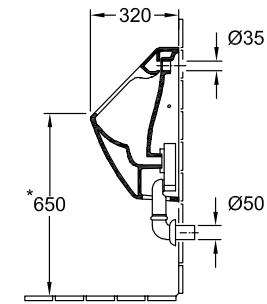

URINAL, URINALS, SIPHONIC URINALS VENTICELLO

PRODUCT INFORMATION

1 . POSITION

Model	5504R1
Width	285 mm
Height	545 mm
Depth	315 mm
Weight	17 kg
Description	DirectFlush Sanitary porcelain with fastening set for concealed fastening
Urinal cover	for cover
Flush volume	1 l
Inlet	concealed water inlet
Material	Sanitary porcelain
Specification texts	Venticello; Siphonic urinal; DirectFlush; Sanitary porcelain; Size: 285 x 545 x 315 mm; Rectangle; Flush volume: 1 l; with fastening set for concealed fastening; for cover

TECHNICAL DRAWINGS

5504R1

* We recommend installation at a height suitable for the average user!

* We recommend installation at a height suitable for the average user!