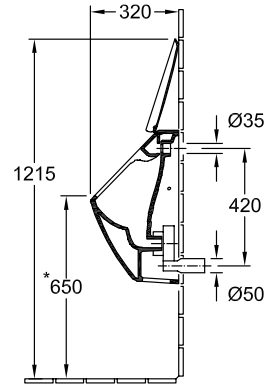

URINAL, URINALS, SIPHONIC URINALS VENTICELLO

PRODUCT INFORMATION

1 . POSITION

Model	5504R1
Width	285 mm
Height	545 mm
Depth	315 mm
Weight	17 kg
Description	DirectFlush Sanitary porcelain with fastening set for concealed fastening
Urinal cover	for cover
Flush volume	1 l
Inlet	concealed water inlet
Material	Sanitary porcelain
Specification texts	Venticello; Siphonic urinal; DirectFlush; Sanitary porcelain; Size: 285 x 545 x 315 mm; Rectangle; Flush volume: 1 l; with fastening set for concealed fastening; for cover

TECHNICAL DRAWINGS

5504R1

* We recommend installation at a height suitable for the average user!

* We recommend installation at a height suitable for the average user!