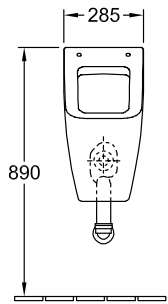

URINAL, URINALS, SIPHONIC URINALS VENTICELLO

PRODUCT INFORMATION

1 . POSITION

Model	5504R1
Width	285 mm
Height	545 mm
Depth	315 mm
Weight	17 kg
Description	DirectFlush Sanitary porcelain with fastening set for concealed fastening
Urinal cover	for cover
Flush volume	1 l
Inlet	concealed water inlet
Material	Sanitary porcelain
Specification texts	Venticello; Siphonic urinal; DirectFlush; Sanitary porcelain; Size: 285 x 545 x 315 mm; Rectangle; Flush volume: 1 l; with fastening set for concealed fastening; for cover

TECHNICAL DRAWINGS

5504R1

* We recommend installation at a height suitable for the average user!

* We recommend installation at a height suitable for the average user!