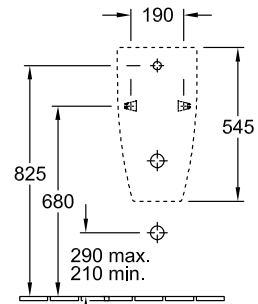

URINAL, URINALS, SIPHONIC URINALS VENTICELLO

PRODUCT INFORMATION

1 . POSITION

Model	5504R1
Width	285 mm
Height	545 mm
Depth	315 mm
Weight	17 kg
Description	DirectFlush Sanitary porcelain with fastening set for concealed fastening
Urinal cover	for cover
Flush volume	1 l
Inlet	concealed water inlet
Material	Sanitary porcelain
Specification texts	Venticello; Siphonic urinal; DirectFlush; Sanitary porcelain; Size: 285 x 545 x 315 mm; Rectangle; Flush volume: 1 l; with fastening set for concealed fastening; for cover

TECHNICAL DRAWINGS

5504R1

* We recommend installation at a height suitable for the average user!

* We recommend installation at a height suitable for the average user!