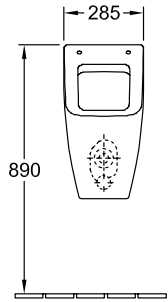

TECHNICAL DRAWINGS

5504R1

* We recommend installation at a height suitable for the average user!