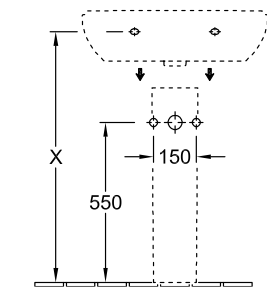

WASHBASIN, WASHBASINS, WALL-MOUNTED WASHBASINS O.NOVO

PRODUCT INFORMATION

1 . POSITION

| | |
|-------------------------------|---|
| Model | 516066 |
| Width | 650 mm |
| Depth | 510 mm |
| Weight | 19 kg |
| Description | Sanitary porcelain |
| Tap fitting / Tap hole remark | suitable for 3-hole tap fittings, central tap hole punched out |
| Overflow remark | without overflow, Please note: unclosable outlet valve must be used with models without overflow |
| Material | Sanitary porcelain |
| Specification texts | O.novo; Washbasin; Sanitary porcelain; Size: 650 x 510 mm; Oval; suitable for 3-hole tap fittings, central tap hole punched out; without overflow; Please note: unclosable outlet valve must be used with models without overflow |

TECHNICAL DRAWINGS

516066

| | A | B | C | D |
|---------|-----|-----|-----|-----|
| 5160 55 | 550 | 450 | 475 | 280 |
| 5160 60 | 600 | 490 | 525 | 315 |
| 5160 65 | 650 | 510 | 565 | 330 |