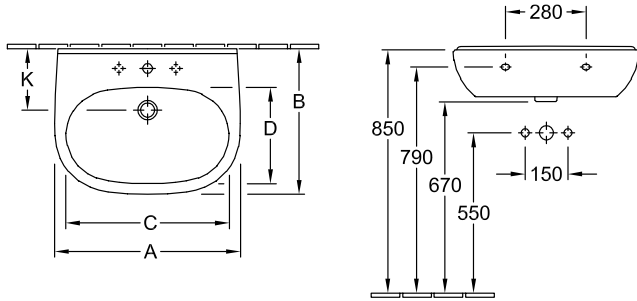

WASHBASIN, WASHBASINS, WALL-MOUNTED WASHBASINS O.NOVO

PRODUCT INFORMATION

1 . POSITION

| | |
|-------------------------------|---|
| Model | 516066 |
| Width | 650 mm |
| Depth | 510 mm |
| Weight | 19 kg |
| Description | Sanitary porcelain |
| Tap fitting / Tap hole remark | suitable for 3-hole tap fittings, central tap hole punched out |
| Overflow remark | without overflow, Please note: unclosable outlet valve must be used with models without overflow |
| Material | Sanitary porcelain |
| Specification texts | O.novo; Washbasin; Sanitary porcelain; Size: 650 x 510 mm; Oval; suitable for 3-hole tap fittings, central tap hole punched out; without overflow; Please note: unclosable outlet valve must be used with models without overflow |

TECHNICAL DRAWINGS

516066

| | A | B | C | D |
|---------|-----|-----|-----|-----|
| 5160 55 | 550 | 450 | 475 | 280 |
| 5160 60 | 600 | 490 | 525 | 315 |
| 5160 65 | 650 | 510 | 565 | 330 |