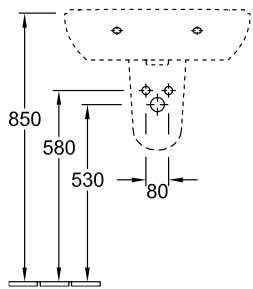

WASHBASIN, WASHBASINS, WALL-MOUNTED WASHBASINS O.NOVO

PRODUCT INFORMATION

1 . POSITION

| | |
|-------------------------------|---|
| Model | 516066 |
| Width | 650 mm |
| Depth | 510 mm |
| Weight | 19 kg |
| Description | Sanitary porcelain |
| Tap fitting / Tap hole remark | suitable for 3-hole tap fittings, central tap hole punched out |
| Overflow remark | without overflow, Please note: unclosable outlet valve must be used with models without overflow |
| Material | Sanitary porcelain |
| Specification texts | O.novo; Washbasin; Sanitary porcelain; Size: 650 x 510 mm; Oval; suitable for 3-hole tap fittings, central tap hole punched out; without overflow; Please note: unclosable outlet valve must be used with models without overflow |

TECHNICAL DRAWINGS

516066

| | A | B | C | D |
|---------|-----|-----|-----|-----|
| 5160 55 | 550 | 450 | 475 | 280 |
| 5160 60 | 600 | 490 | 525 | 315 |
| 5160 65 | 650 | 510 | 565 | 330 |