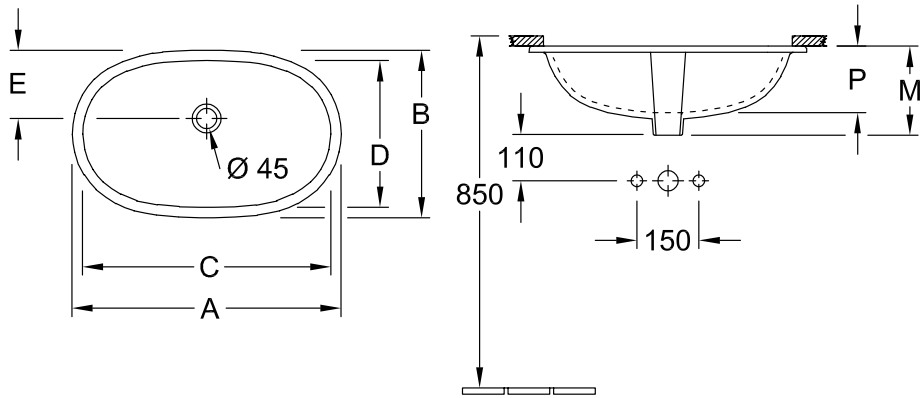

WASHBASIN, UNDERCOUNTER WASHBASIN, WASHBASINS, UNDERCOUNTER WASHBASINS O.NOVO

PRODUCT INFORMATION

1 . POSITION

Model	416260
Width	600 mm
Depth	350 mm
Weight	8,7 kg
Description	Sanitary porcelain the hole for the washbasin can only be cut out using the original washbasin because tolerances of several millimetres are possible, installation possible in natural stone and laminate countertops fastening set included
Tap fitting / Tap hole remark	without tap hole area
Overflow remark	with overflow
Material	Sanitary porcelain
Specification texts	O.novo; Undercounter washbasin; Sanitary porcelain; Size: 600 x 350 mm; Oval; without tap hole area; with overflow; the hole for the washbasin can only be cut out using the original washbasin because tolerances of several millimetres are possible, installation possible in natural stone and laminate countertops; fastening set included

COLOURS

White Alpin	41626001	4051202085391
White Alpin CeramicPlus	416260R1	4051202095857

TECHNICAL DRAWINGS

416260

	A	B	C	D	E	M	P
4162 60	650	400	600	350	165	208	160
4162 50	580	370	530	320	145	200	150