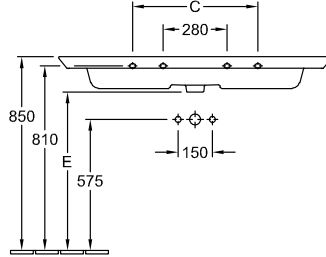

WASHBASIN, VANITY WASHBASIN, WASHBASINS, VANITY WASHBASINS LEGATO

PRODUCT INFORMATION

1 . POSITION

Model	4153C5
Width	1200 mm
Height	500 mm
Weight	38 kg
Description	Sanitary porcelain wall fixation Furniture programme LEGATO to match
Tap fitting / Tap hole remark	suitable for 3-hole tap fittings, central tap hole punched out
Overflow remark	with overflow
Material	Sanitary porcelain
Specification texts	Legato; Vanity washbasin; Sanitary porcelain; Size: 1200 x 500 mm; Rectangle; suitable for 3-hole tap fittings, central tap hole punched out; with overflow; wall fixation

COLOURS

White Alpin	4153C501	4051202379230
White Alpin CeramicPlus	4153C5R1	4051202379223

TECHNICAL DRAWINGS

4153C5

	A	B	C	D	E
4153 A1	1000	760		365	685
4153 A4	1000	760		365	685
4153 A2	1000	760			685
4153 A5	1000	760			685
4153 C1	1200	960	560	500	685
4153 C4	1200	960	560	500	685
4153 C2	1200	960	560		685
4153 C5	1200	960	560		685
4153 80	800	605			705
4153 81	800	605			705