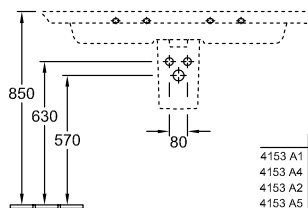

WASHBASIN, VANITY WASHBASIN, WASHBASINS, VANITY WASHBASINS LEGATO

PRODUCT INFORMATION

1 . POSITION

Model	4153C5
Width	1200 mm
Height	500 mm
Weight	38 kg
Description	Sanitary porcelain wall fixation Furniture programme LEGATO to match
Tap fitting / Tap hole remark	suitable for 3-hole tap fittings, central tap hole punched out
Overflow remark	with overflow
Material	Sanitary porcelain
Specification texts	Legato; Vanity washbasin; Sanitary porcelain; Size: 1200 x 500 mm; Rectangle; suitable for 3-hole tap fittings, central tap hole punched out; with overflow; wall fixation

COLOURS

White Alpin	4153C501	4051202379230
White Alpin CeramicPlus	4153C5R1	4051202379223

TECHNICAL DRAWINGS

4153C5

	A	B	C	D	E
4153 A1	1000	760		365	685
4153 A4	1000	760		365	685
4153 A2	1000	760			685
4153 A5	1000	760			685
4153 C1	1200	960	560	500	685
4153 C4	1200	960	560	500	685
4153 C2	1200	960	560		685
4153 C5	1200	960	560		685
4153 80	800	605			705
4153 81	800	605			705