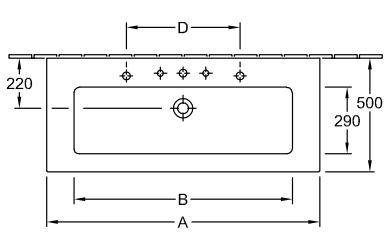

WASHBASIN, VANITY WASHBASIN, WASHBASINS, VANITY WASHBASINS LEGATO

PRODUCT INFORMATION

1 . POSITION

Model	4153C5
Width	1200 mm
Height	500 mm
Weight	38 kg
Description	Sanitary porcelain wall fixation Furniture programme LEGATO to match
Tap fitting / Tap hole remark	suitable for 3-hole tap fittings, central tap hole punched out
Overflow remark	with overflow
Material	Sanitary porcelain
Specification texts	Legato; Vanity washbasin; Sanitary porcelain; Size: 1200 x 500 mm; Rectangle; suitable for 3-hole tap fittings, central tap hole punched out; with overflow; wall fixation

COLOURS

White Alpin	4153C501	4051202379230
White Alpin CeramicPlus	4153C5R1	4051202379223

TECHNICAL DRAWINGS

4153C5

	A	B	C	D	E
4153 A1	1000	760		365	685
4153 A4	1000	760		365	685
4153 A2	1000	760			685
4153 A5	1000	760			685
4153 C1	1200	960	560	500	685
4153 C4	1200	960	560	500	685
4153 C2	1200	960	560		685
4153 C5	1200	960	560		685
4153 80	800	605			705
4153 81	800	605			705