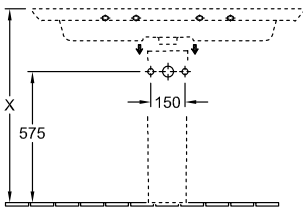

WASHBASIN, VANITY WASHBASIN, WASHBASINS, VANITY WASHBASINS LEGATO

PRODUCT INFORMATION

1 . POSITION

Model	4153C5
Width	1200 mm
Height	500 mm
Weight	38 kg
Description	Sanitary porcelain wall fixation Furniture programme LEGATO to match
Tap fitting / Tap hole remark	suitable for 3-hole tap fittings, central tap hole punched out
Overflow remark	with overflow
Material	Sanitary porcelain
Specification texts	Legato; Vanity washbasin; Sanitary porcelain; Size: 1200 x 500 mm; Rectangle; suitable for 3-hole tap fittings, central tap hole punched out; with overflow; wall fixation

COLOURS

White Alpin	4153C501	4051202379230
White Alpin CeramicPlus	4153C5R1	4051202379223

TECHNICAL DRAWINGS

4153C5

	A	B	C	D	E
4153 A1	1000	760		365	685
4153 A4	1000	760		365	685
4153 A2	1000	760			685
4153 A5	1000	760			685
4153 C1	1200	960	560	500	685
4153 C4	1200	960	560	500	685
4153 C2	1200	960	560		685
4153 C5	1200	960	560		685
4153 80	800	605			705
4153 81	800	605			705