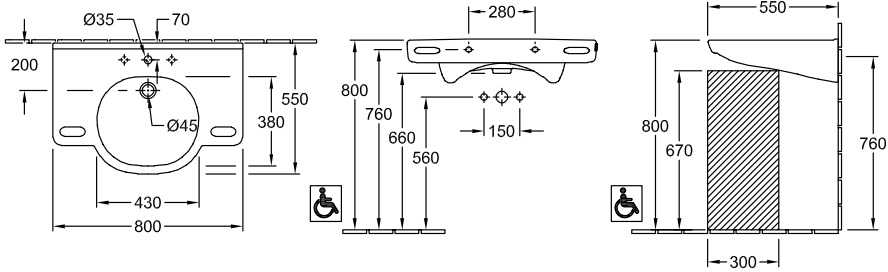

TECHNICAL DRAWINGS

412083

DE