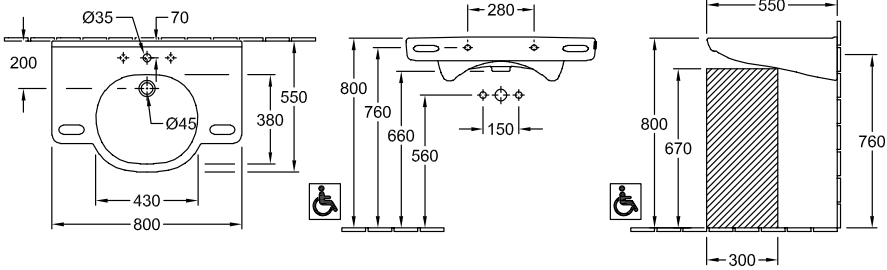

TECHNICAL DRAWINGS

412082

DE